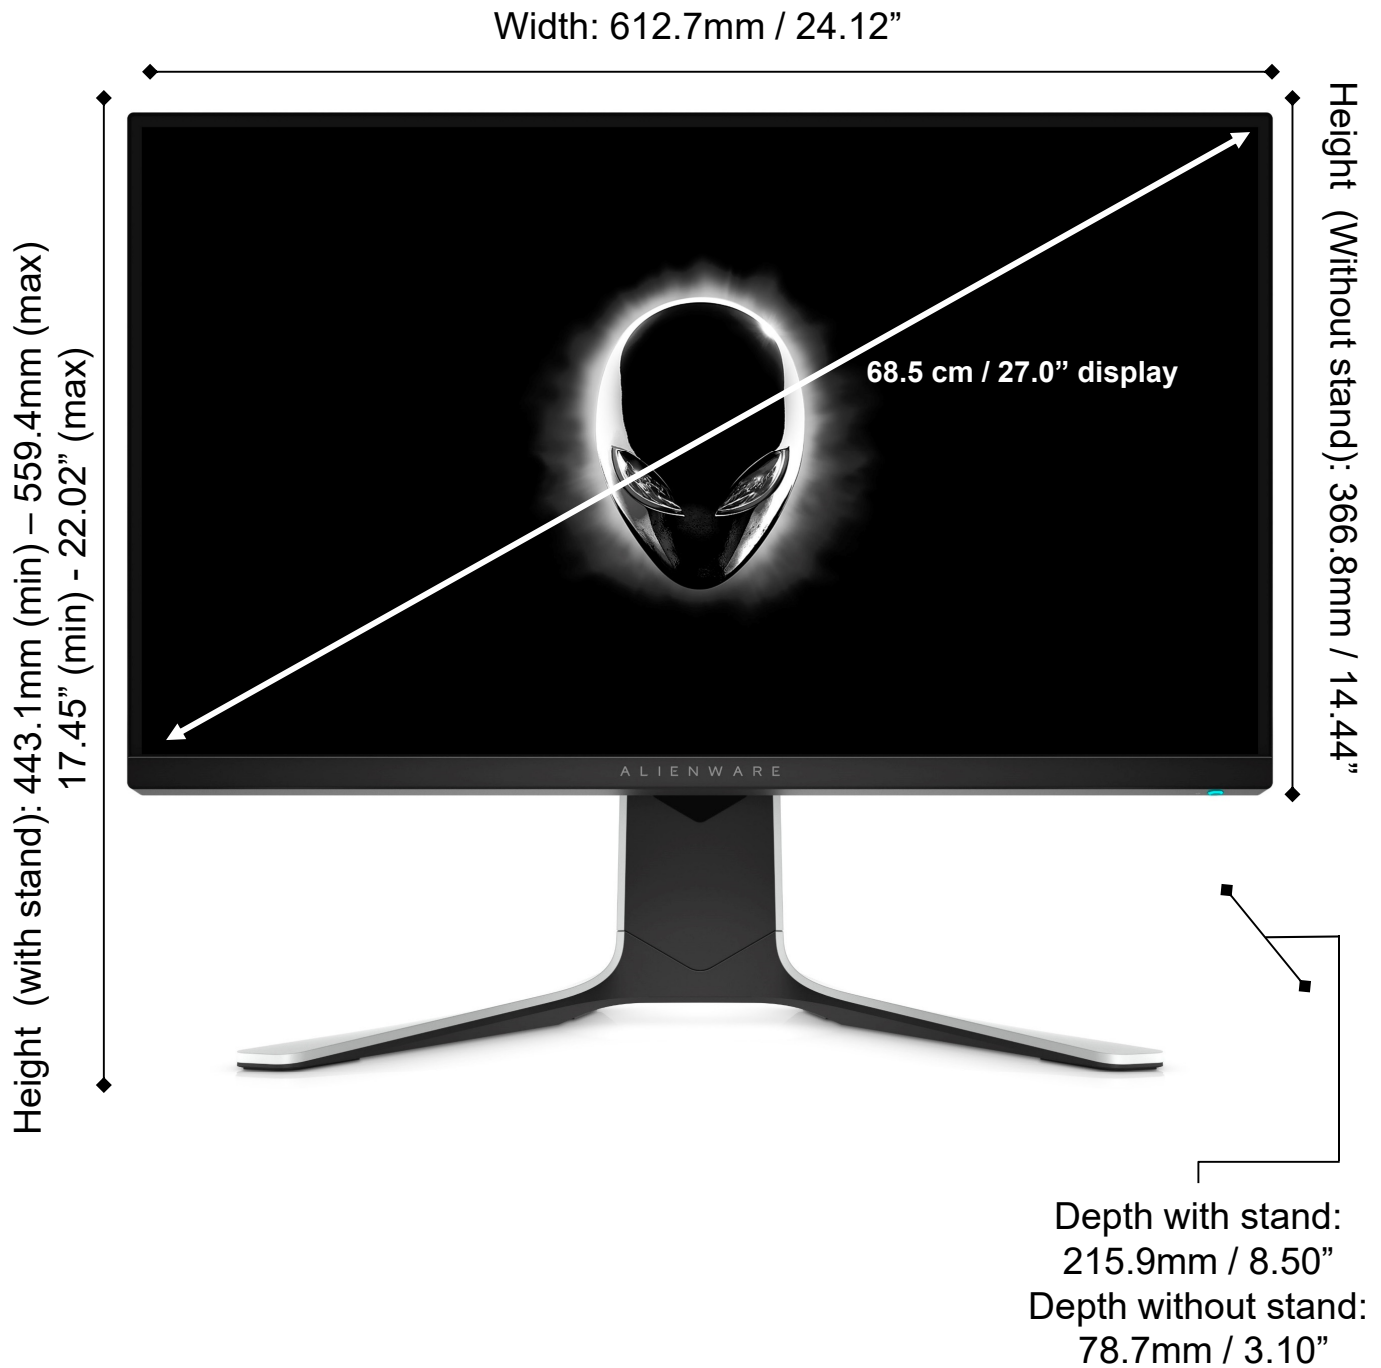

# Alienware 27 Gaming Monitor Feature Overview

- **AlienFX customizable lighting** allows gamers to set the mood with the Alienware head logo, the continuous light strip on the stand, and the power button set as a single customizable zone with full RGB values. Have it set for different game profiles, or allow it to react to in-game action (compatible game required) to add to the experience.
- **Thoughtful port placement** is more than just a factor of convenience, it's an essential. With a 3.5mm headphone jack and two USB 3.1 Gen 1 ports on the front underside, connect your favorite peripheral as you're swapping out game stations or plug in other temporary devices, like gamepads.
- **Convenient monitor controls** are easily reached on the right side of the monitor, with a new joystick for navigating menus quickly and intuitively. The individual buttons can be assigned as shortcuts for the gamer's preferred tools and settings.
- **Dell Premium Panel Exchange** allows a free panel replacement during the Limited Hardware Warranty\* period even if only one bright pixel is found.
- **A Gaming-Centric On-Screen Display** menu provides access to enhanced game features, such as a FPS counter, timer, display alignment feature, and preset and customizable game modes for the best pre-calibrated settings or user profile customization.

# Alienware 27 Gaming Monitor (AW2720HF) Product Gallery – Dimensions

---