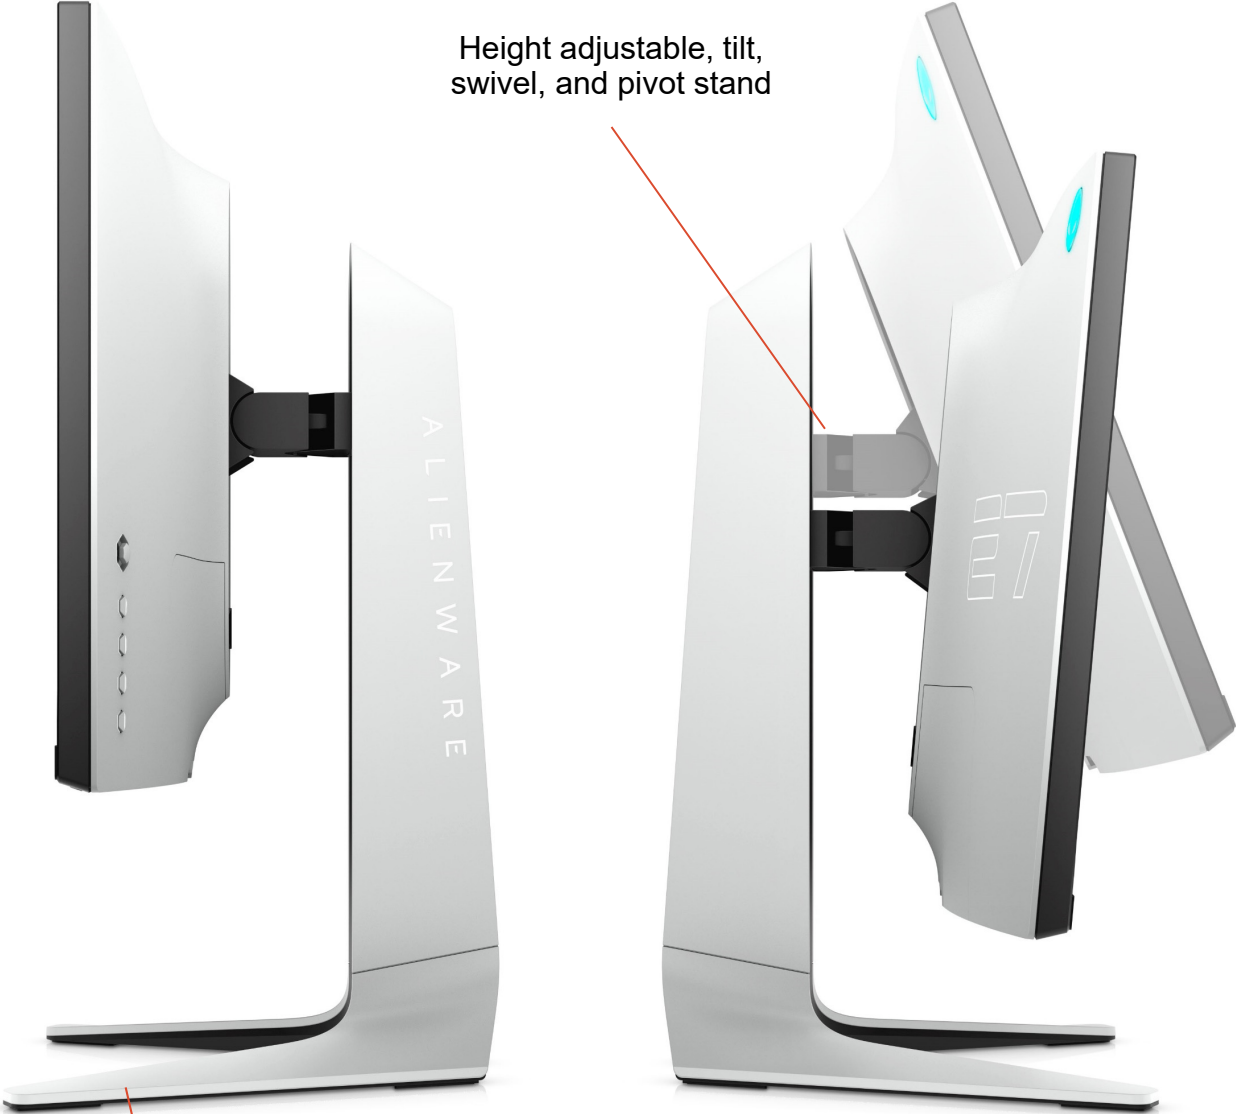

# Alienware 27 Gaming Monitor Product Gallery – Front View

---

27" FHD (1920x1080) fast IPS  
antiglare LED backlit screen  
with 99% sRGB color coverage

Cable management  
chamber

Power button

I/O peripheral cable  
access

# Alienware 27 Gaming Monitor Product Gallery – Rear View

---

On-screen display controls,  
joystick and shortcut keys

Easy magnetic clip-  
on cable cover

Cable management  
chamber

# Alienware 27 Gaming Monitor Product Gallery – Side View

---

Tapered base with low-profile legs slides under keyboards