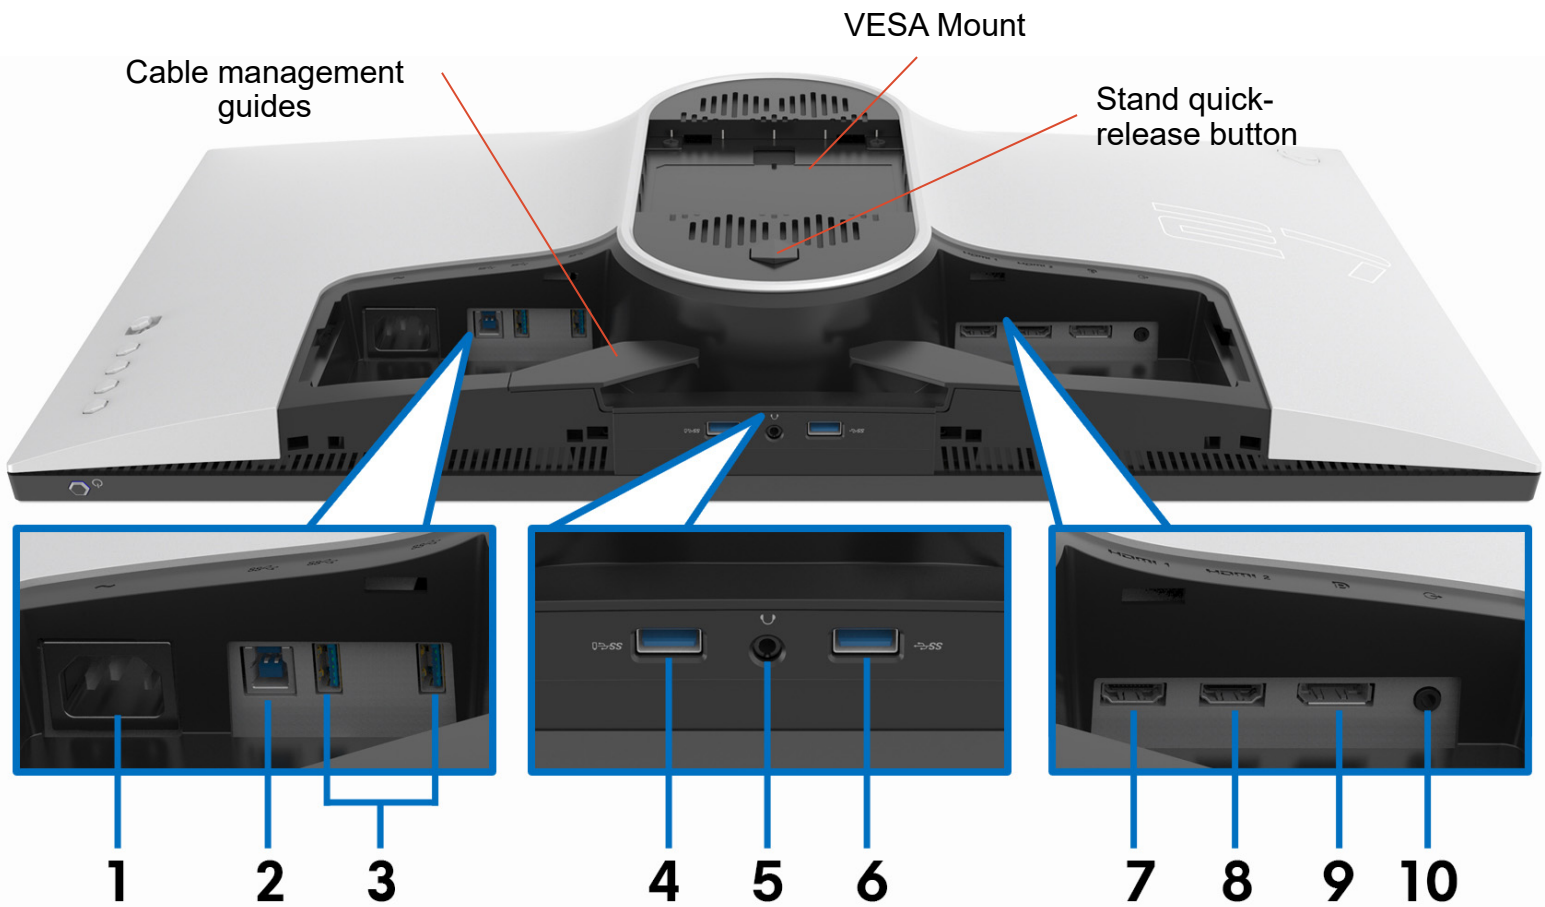

# Alienware 27 Gaming Monitor Product Gallery – Rear View

---

On-screen display controls,  
joystick and shortcut keys

Easy magnetic clip-  
on cable cover

Cable management  
chamber

# Alienware 27 Gaming Monitor Product Gallery – Side View

---

Tapered base with low-profile legs slides under keyboards

# Alienware 27 Gaming Monitor Product Gallery – Ports

- |                                      |                    |
|--------------------------------------|--------------------|
| 1. Power in                          | 6. USB 3.1 Gen 1   |
| 2. USB Upstream                      | 7. HDMI            |
| 3. USB 3.1 Gen 1 (2x)                | 8. HDMI            |
| 4. USB 3.1 Gen 1 with Power Charging | 9. DisplayPort     |
| 5. Headphone Jack                    | 10. Audio Line-out |