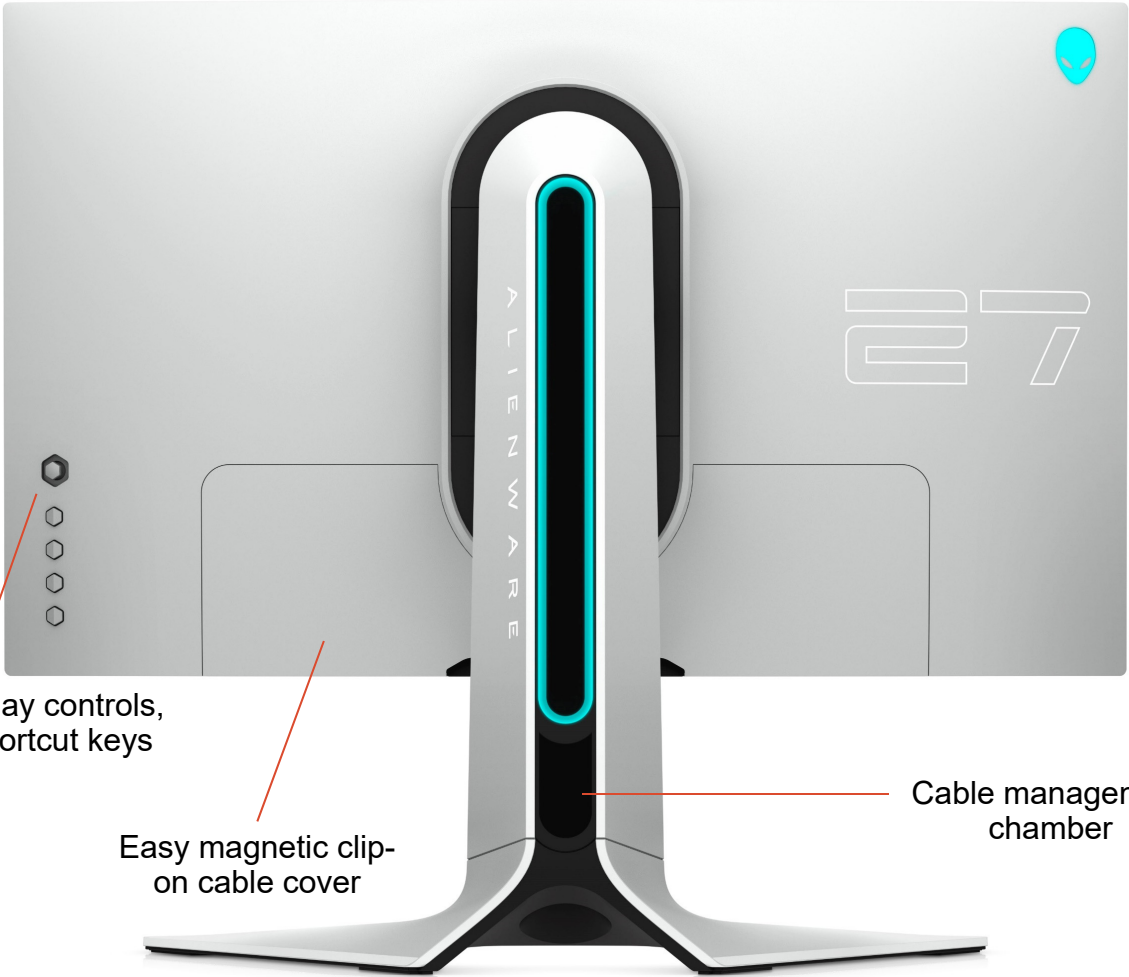

- **AlienFX customizable lighting** allows gamers to set the mood with the Alienware head logo, the continuous light strip on the stand, and the power button set as a single customizable zone with full RGB values. Have it set for different game profiles, or allow it to react to in-game action (compatible game required) to add to the experience.
- **Thoughtful port placement** is more than just a factor of convenience, it's an essential. With a 3.5mm headphone jack and two USB 3.1 Gen 1 ports on the front underside, connect your favorite peripheral as you're swapping out game stations or plug in other temporary devices, like gamepads.
- **Convenient monitor controls** are easily reached on the right side of the monitor, with a new joystick for navigating menus quickly and intuitively. The individual buttons can be assigned as shortcuts for the gamer's preferred tools and settings.
- **Dell Premium Panel Exchange** allows a free panel replacement during the Limited Hardware Warranty\* period even if only one bright pixel is found.
- **A Gaming-Centric On-Screen Display** menu provides access to enhanced game features, such as a FPS counter, timer, display alignment feature, and preset and customizable game modes for the best pre-calibrated settings or user profile customization.

# Alienware 27 Gaming Monitor Product Gallery – Front View

---

27" FHD (1920x1080) fast IPS  
antiglare LED backlit screen  
with 99% sRGB color coverage

Cable management  
chamber

Power button

I/O peripheral cable  
access

# Alienware 27 Gaming Monitor Product Gallery – Rear View

---

On-screen display controls,  
joystick and shortcut keys

Easy magnetic clip-  
on cable cover

Cable management  
chamber

# Alienware 27 Gaming Monitor Product Gallery – Side View

---

Tapered base with low-profile legs slides under keyboards